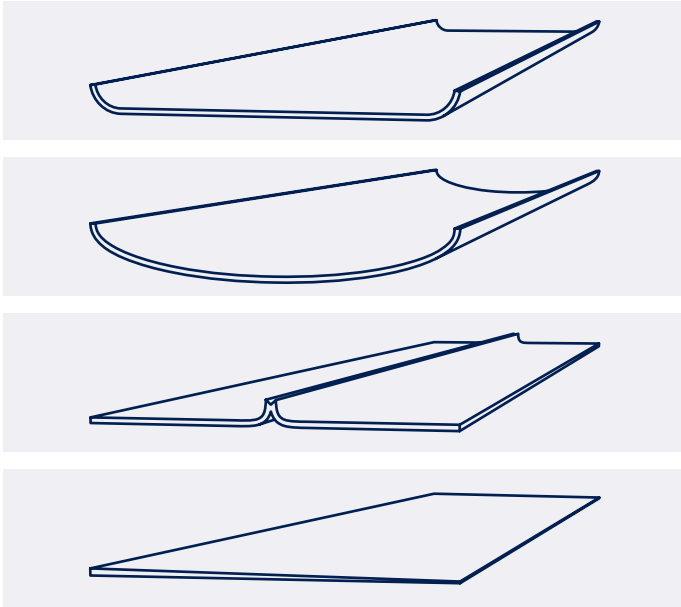

LGP decouples light uniformly and directed across the wide surface area. Light can be fed in from the edge, over the surface or in a customer specific variation

light extraction through a calculated combination of refraction and total internal reflection of the integrated optical elements

customisable ratio of direct / indirect portion of the light

transparent look when not lit

homogeneous light output and maximum efficiency by optimized structure placement

efficiencies up to 85%

ultra-thin fixture profiles

### Design options

---

We offer a wide array of different form factors and customised tooling options. Aside from purely aesthetic reasons, shapes and geometries can add significant functionality and thus create a truly unique design.

The combination of a wide range of form factors and the development of customized extraction features allow for an extra amount of design freedom when shaping your product. Density, depth, shape and number of structured sides are all variable.