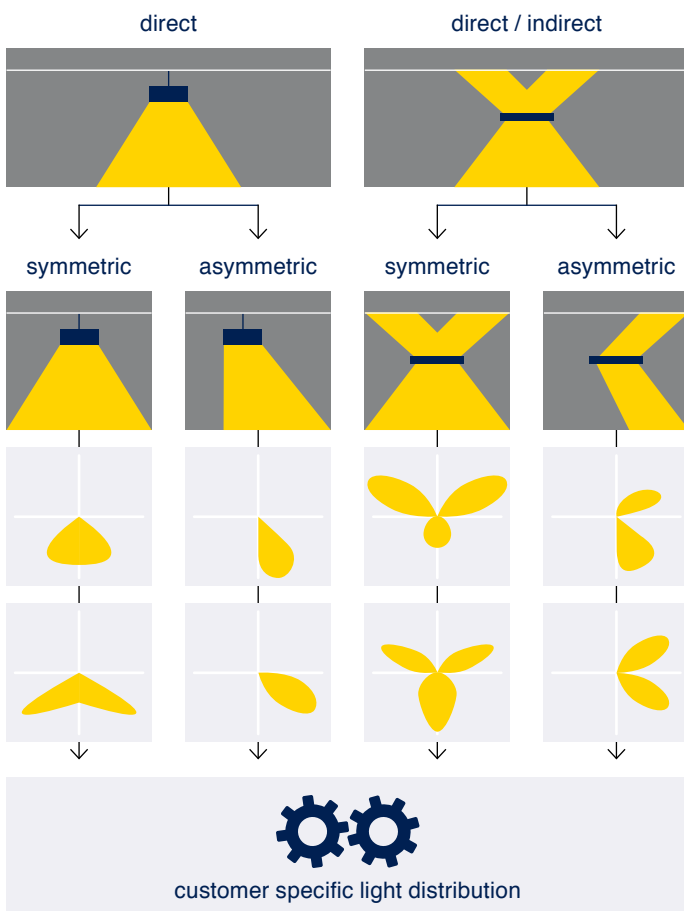

The new enhanced technology of edgelit light guiding prism sheets offers individual solutions for a wide range of LED based lighting applications: from office lighting with regulation compliant de-glaring performance to glare-free street lighting up to shadowfree workbench illumination and many more. Customer specific optimisation of the light decoupling elements in combination with a variety of different form factors allow for truly unique products with highest efficiency and a transparent appearance.

LGP decouples light uniformly and directed across the wide surface area. Light can be fed in from the edge, over the surface or in a customer specific variation

light extraction through a calculated combination of refraction and total internal reflection of the integrated optical elements

customisable ratio of direct / indirect portion of the light

transparent look when not lit

homogeneous light output and maximum efficiency by optimized structure placement

efficiencies up to 85%

ultra-thin fixture profiles

The combination of a wide range of form factors and the development of customized extraction features allow for an extra amount of design freedom when shaping your product. Density, depth, shape and number of structured sides are all variable.